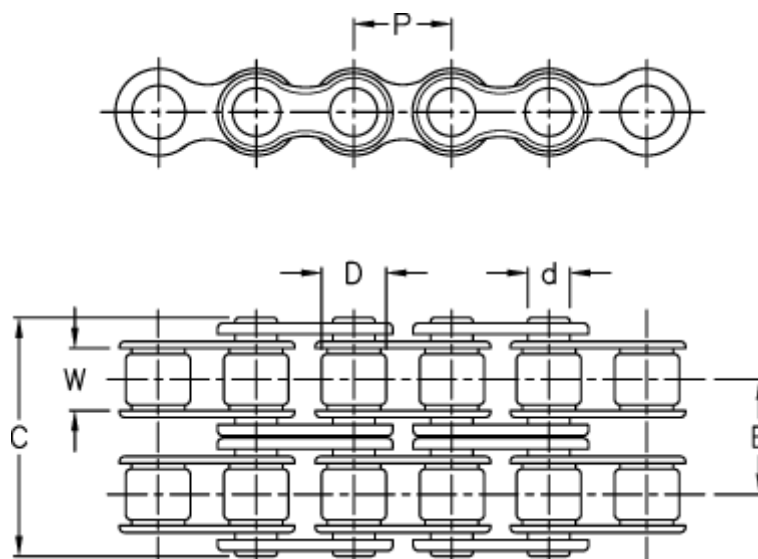

Article number: 6100120060

Description: KLEEchain 5/8" duplex 10 B-2
5 meter in box (without connecting links)

Measures

Breaking power	= 56200N	W = 9,65
C	= 36,10	
Chain size	= 5/8"	
d	= 5,08	
D	= 10,16	
Description	= 10 B-2	
E	= 16,59	
P	= 15,875	